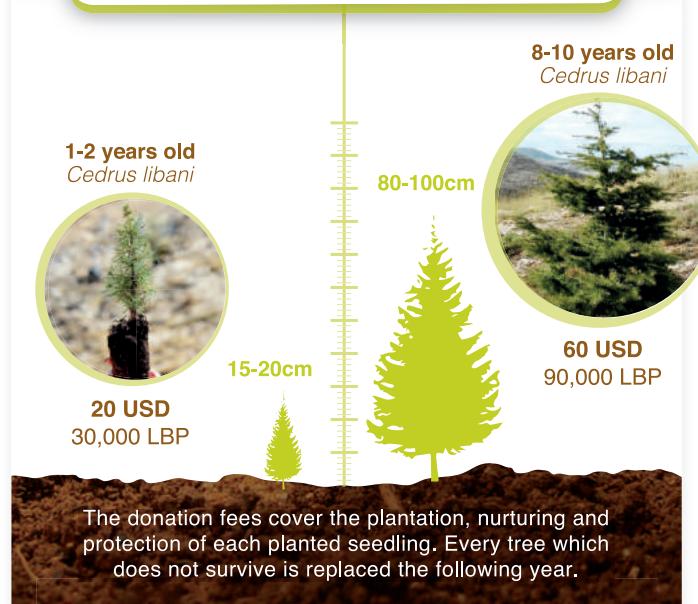

ENTER OUR LABORATORY

Our mission is based on solid scientific research.

In partnership with the Faculty of Sciences at the Saint Joseph University, we have created the Biodiversity Conservation Initiative with a main purpose to save Lebanon's biodiversity by restoring degraded ecosystems and conserving its threatened species.

 SEED BANK	 SEED GERMINATION	 RARE & ENDEMIC SPECIES CONSERVATION
 FIELD ASSESSMENTS	 ECOLOGICAL RESTORATION	 HERBARIUM
 DNA REFERENCE LIBRARY	 GENOMIC PLANT CHARACTERISTICS	 TRAINING & TUTORING

BE PART OF OUR GREEN PROGRAMMES

We all have a role to play! Jozour Loubnan's team wants to integrate every Lebanese in our mission.

Discover our green programmes tailored to different sectors and target groups!

 CORPORATE PROGRAMME	 REAL ESTATE PROGRAMME	 CAR DEALER PROGRAMME	 ADOPT A CEDAR PROGRAMME
 STUDENTS SUPPORT	 MEDIA SUPPORT	 INFLUENTIAL SUPPORT	

adoptacedar.org

Adopt your cedar tree today!

Get an instant digital certificate with the GPS location of your adopted cedar tree!*

Engrave your name on a metallic tag placed by your adopted cedar tree!

Request a picture of your metallic tag when installed on your cedar tree!

Surprise your friends and loved ones by adopting a cedar tree in their names as a gift!

*Ask for a customized certificate design for your EVENT (birthdays, wedding, baby shower, in memory of, thanks to, corporate gifts...)